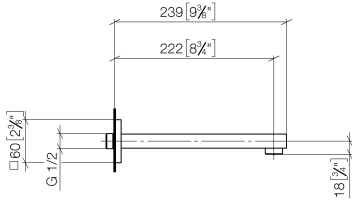

SYMETRICS Wall-mounted basin spout without pop-up waste - Brushed Dark Platinum

13 805 980

- 220mm projection
- fixed spout
- circular, air-enriched flow
- hole diameter 37 mm
- rosette 60 x 60 mm
- 1/2" connection
- plug-link mounting
- max. flow 7 l/min
- lead-free
- WRAS 1904065

For Touchfree control please order eSet Touchfree
WITH or WITHOUT temperature adjustment

Recommended miscellaneous

Concealed wall elbow -

35 085 970 90

- max. recess depth 163 mm
- min. recess depth 90 mm

SYMETRICS Wall-mounted basin spout without pop-up waste - Brushed Dark Platinum

13 805 980
mm [inches]

Flow rate chart

Certificates

LGA_18593.

WRAS_1904065.

SYMETRICS Wall-mounted basin spout without pop-up waste - Brushed Dark Platinum